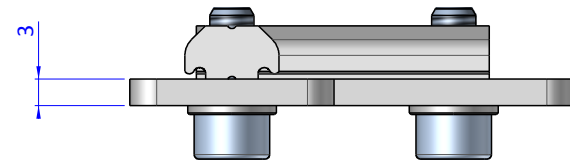

THE PROPERTY OF THE DRAWING IS ESTABLISHED BY LAW. IT IS FORBIDDEN TO PRODUCE OR SHOW IT TO THIRD PARTY, WITHOUT A WRITTEN AGREEMENT.

Item	Name	Q. ty
1	CA.GWP.5.25	2
2	R.5	4
3	V.TCE5x12	4
4	VBL.50.75	1

Format A3

UNI 936-76

FP SERVICES AUTOMATION		DESIGNED FROM FPSERVICES	REVIEW A
GENERAL TOLERANCE UNI - ISO 2768 CLASSE f	DESCRIPTION CA.VBL.50.75	DATE 30/04/2016	WEIGHT 0,096kg
		CODE CA.VBL.50.75	