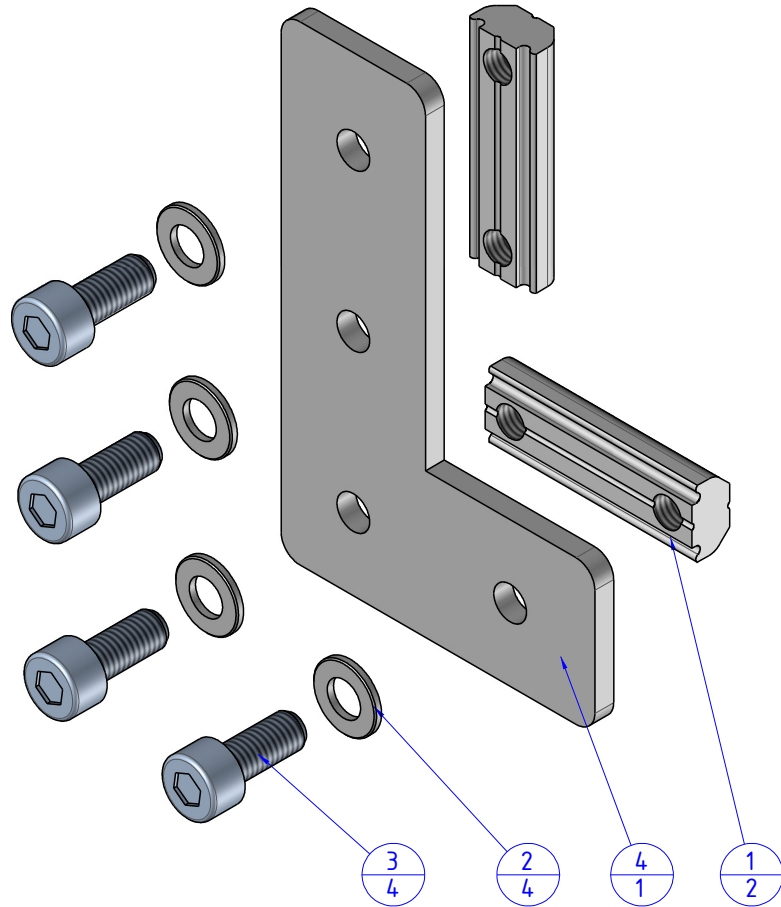

THE PROPERTY OF THE DRAWING IS ESTABLISHED BY LAW. IT IS FORBIDDEN TO PRODUCE OR SHOW IT TO THIRD PARTY, WITHOUT A WRITTEN AGREEMENT.

Item	Name	Q. ty
1	CA.GWP.5.25	2
2	R.5	4
3	V.TCE5x12	4
4	VBL.50.75	1

Format A3

UNI 936-76

FP SERVICES AUTOMATION		DESIGNED FROM FPSERVICES	REVIEW A
GENERAL TOLERANCE UNI - ISO 2768 CLASSE f	DESCRIPTION CA.VBL.50.75	DATE 30/04/2016	WEIGHT 0,096kg
		CODE CA.VBL.50.75	