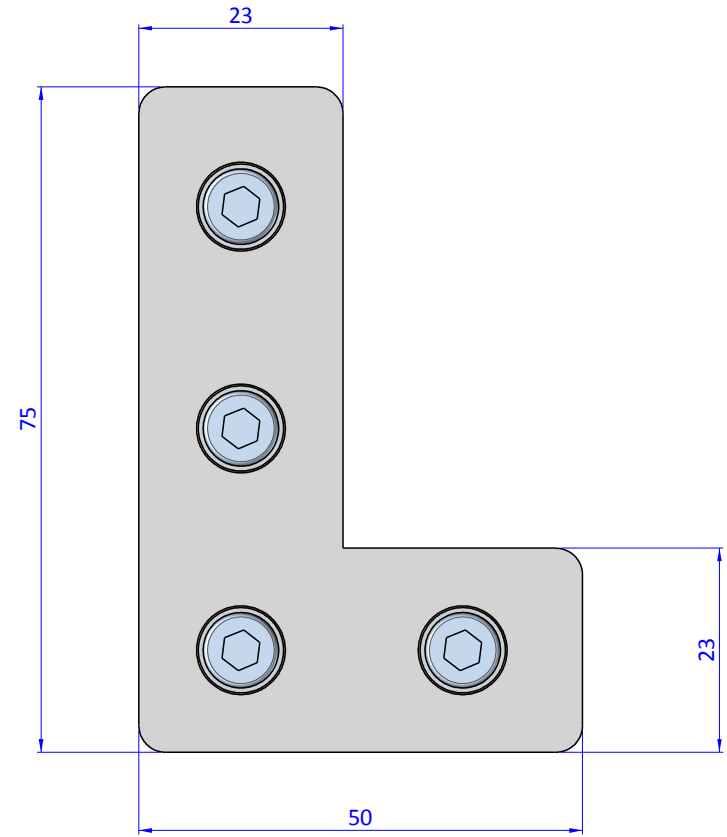

THE PROPERTY OF THE DRAWING IS ESTABLISHED BY LAW. IT IS FORBIDDEN TO PRODUCE OR SHOW IT TO THIRD PARTY, WITHOUT A WRITTEN AGREEMENT.

Item	Name	Q. ty
1	CA.GWP.5.25	2
2	R.5	4
3	V.TCE5x12	4
4	VBL.50.75	1

Format A3

UNI 936-76

FP SERVICES AUTOMATION		DESIGNED FROM FPSERVICES	REVIEW A
GENERAL TOLERANCE UNI - ISO 2768 CLASSE f	DESCRIPTION CA.VBL.50.75	DATE 30/04/2016	WEIGHT 0,096kg
		CODE CA.VBL.50.75	